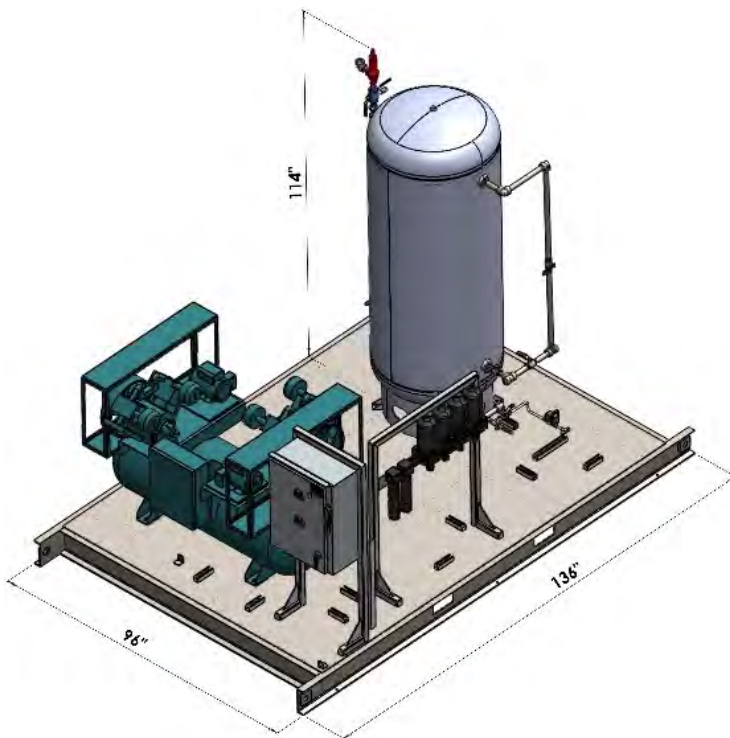

DUPLEX 10HP IAS SKID MOUNTED INSTRUMENT AIR PACKAGE

Discharge Pressure: 125-175 PSIG

Flow: 62 CFM @ 175 PSIG

Dew Point: -40°F

Electrical: 230/1/60Hz

Features:

- Saylor Beall 10HP Duplex Reciprocating Compressors
 - o Qty. (2) Compressors
 - o Qty. (2) Electric Motors
 - o Pressure Lubricated
 - o 120 Gallon Wet Receiver
 - o Air Cooled After Cooler
 - o Vibration Pads
 - o Low Oil Controls
 - o Zero Air Loss Float Drain
 - o NEMA 4
- Sullivan Palatek Tsunami Desiccant Dryer with Filtration
 - o (4) Spin-On Desiccant Canisters
 - o 1" Water Trap
 - o Coalescing Filter with Drain
- Manchester Tank 400 Gallon Vertical Air Receiver
 - o 200 PSI MAWP
- Custom Electrical Panel
 - o 230V/1 Phase/60Hz
 - o Single Point Tie-In
 - o NEMA 4
 - o UL Listed
- Custom-Built Skid
 - o L 136" x W 96" x H 114"
 - o Fork Pockets and Lifting Eyes